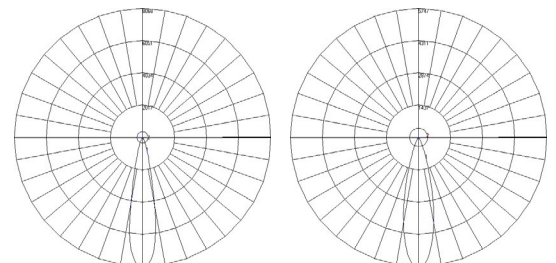

PHOTOMETRIC DIAGRAM

Hero XP 12W 3K 18°
↓ PHOTOMETRIC

Hero XP 12W 3K 24°
↓ PHOTOMETRIC