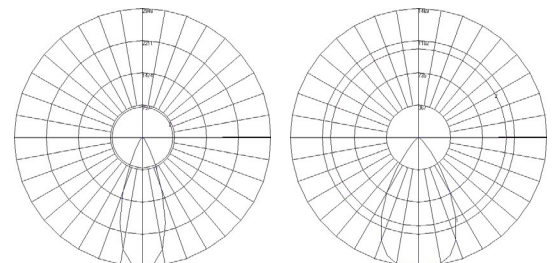

Hero XP 12W 3K 36°
↓ PHOTOMETRIC

Hero XP 12W 3K 60°
↓ PHOTOMETRIC

Accessories

White Reflector	Black Reflector	Chrome Reflector	Matt Gold Reflector	White Pin Hole	Black Pin Hole
LL-9405-REF-W	LL-9405-REF-B	LL-9405-REF-C	LL-9405-REF-MG	LL-9405-PIN-W	LL-9405-PIN-B